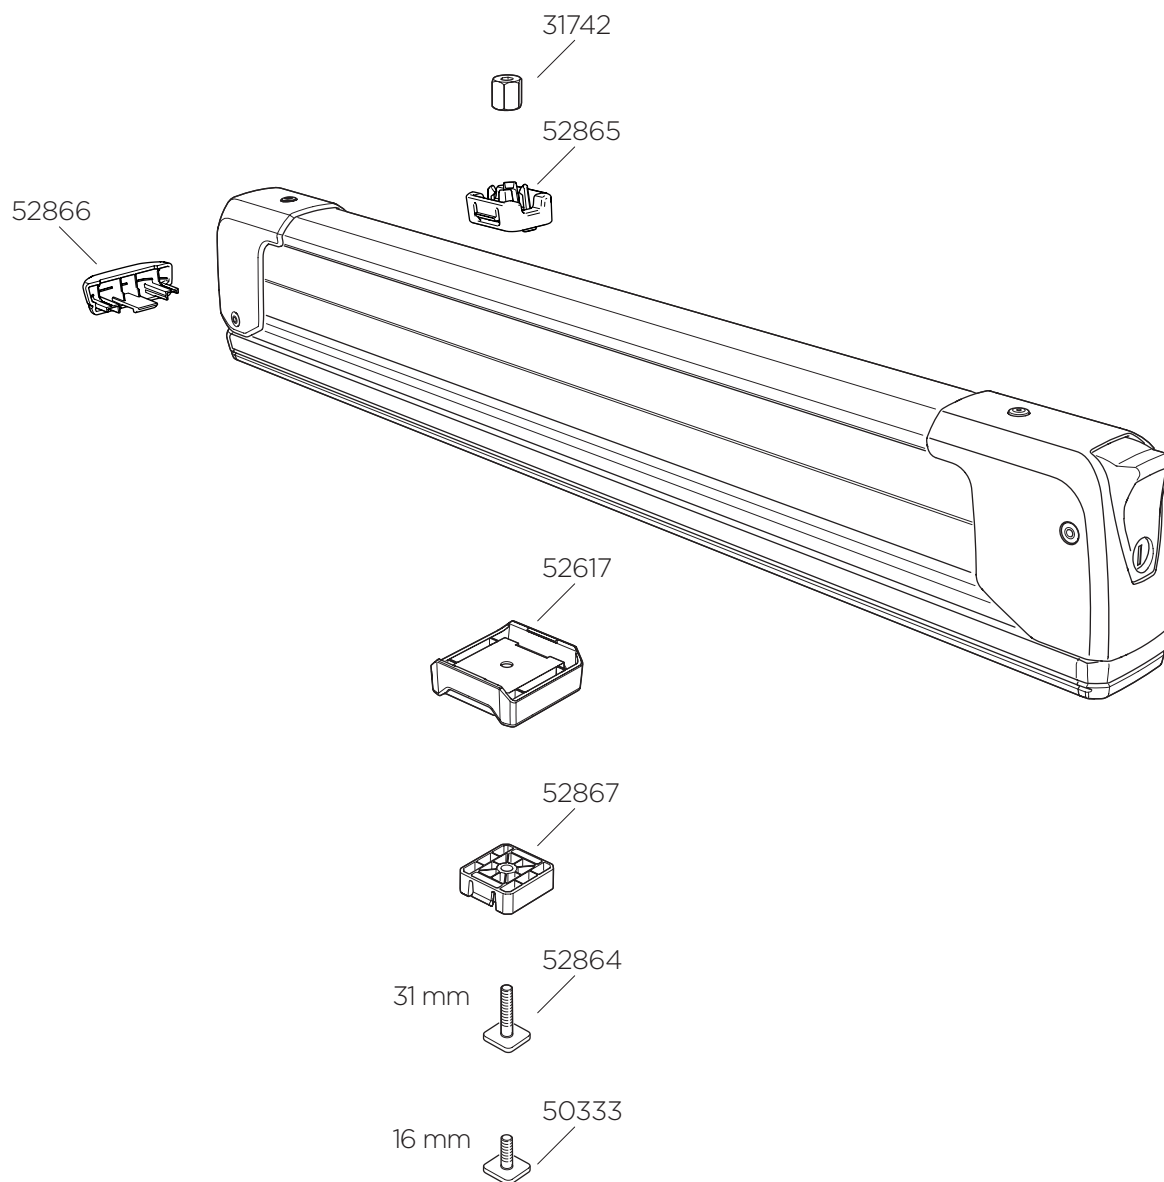

# Thule SnowPack Extender

7325

**THULE**  
SWEDEN

## Thule SquareBar Adapter 8897 x4

**No**  
N001-N200  
**Sparepart No**  
1500001001 - 1500001200

+

**No**  
N001-N200  
**Sparepart No**  
1500002001 - 1500002200

» PART OF THULE GROUP